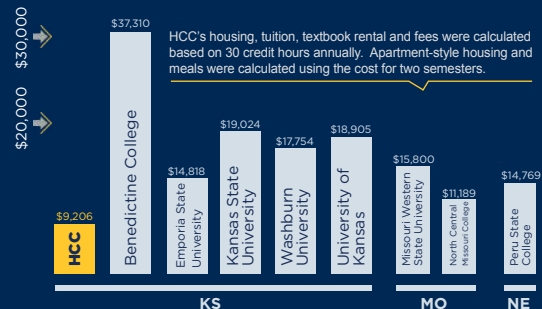

[HIGHLANDCC.EDU/HOUSING](https://www.highlandcc.edu/housing)

STUDENT LIFE

Classroom education is a priority in your college career, but the learning experience should not stop there. Focused on fostering leadership through student involvement, the Office of Student Life organizes and oversees events that bring students together in fun and learning situations. Ranging from student organizations and activities to intramural sporting events, the Office of Student Life provides HCC students with a variety of entertainment and leadership opportunities.

[HIGHLANDCC.EDU/STUDENTLIFE](https://www.highlandcc.edu/studentlife)

ANNUAL COST COMPARISON

HCC ONLINE

Finishing your degree around a busy schedule? Last class not offered on your campus? Simply prefer working from home? Complete one class, transferable general education courses, or a degree program with HCC Online.